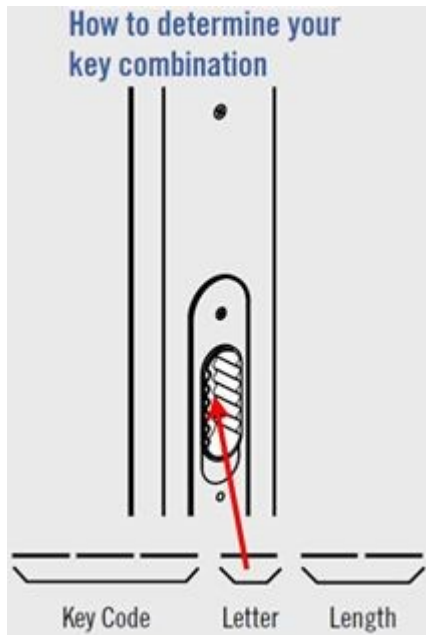

# KEYS – SALOON

---

Spare Key option for Helia 44 Salon Door.

The key code can be found edged into the door handle

**S53-225** = South Grip , 53mm long , key combination 225

This is a link to the company : [Southco Mobella Star key](#)